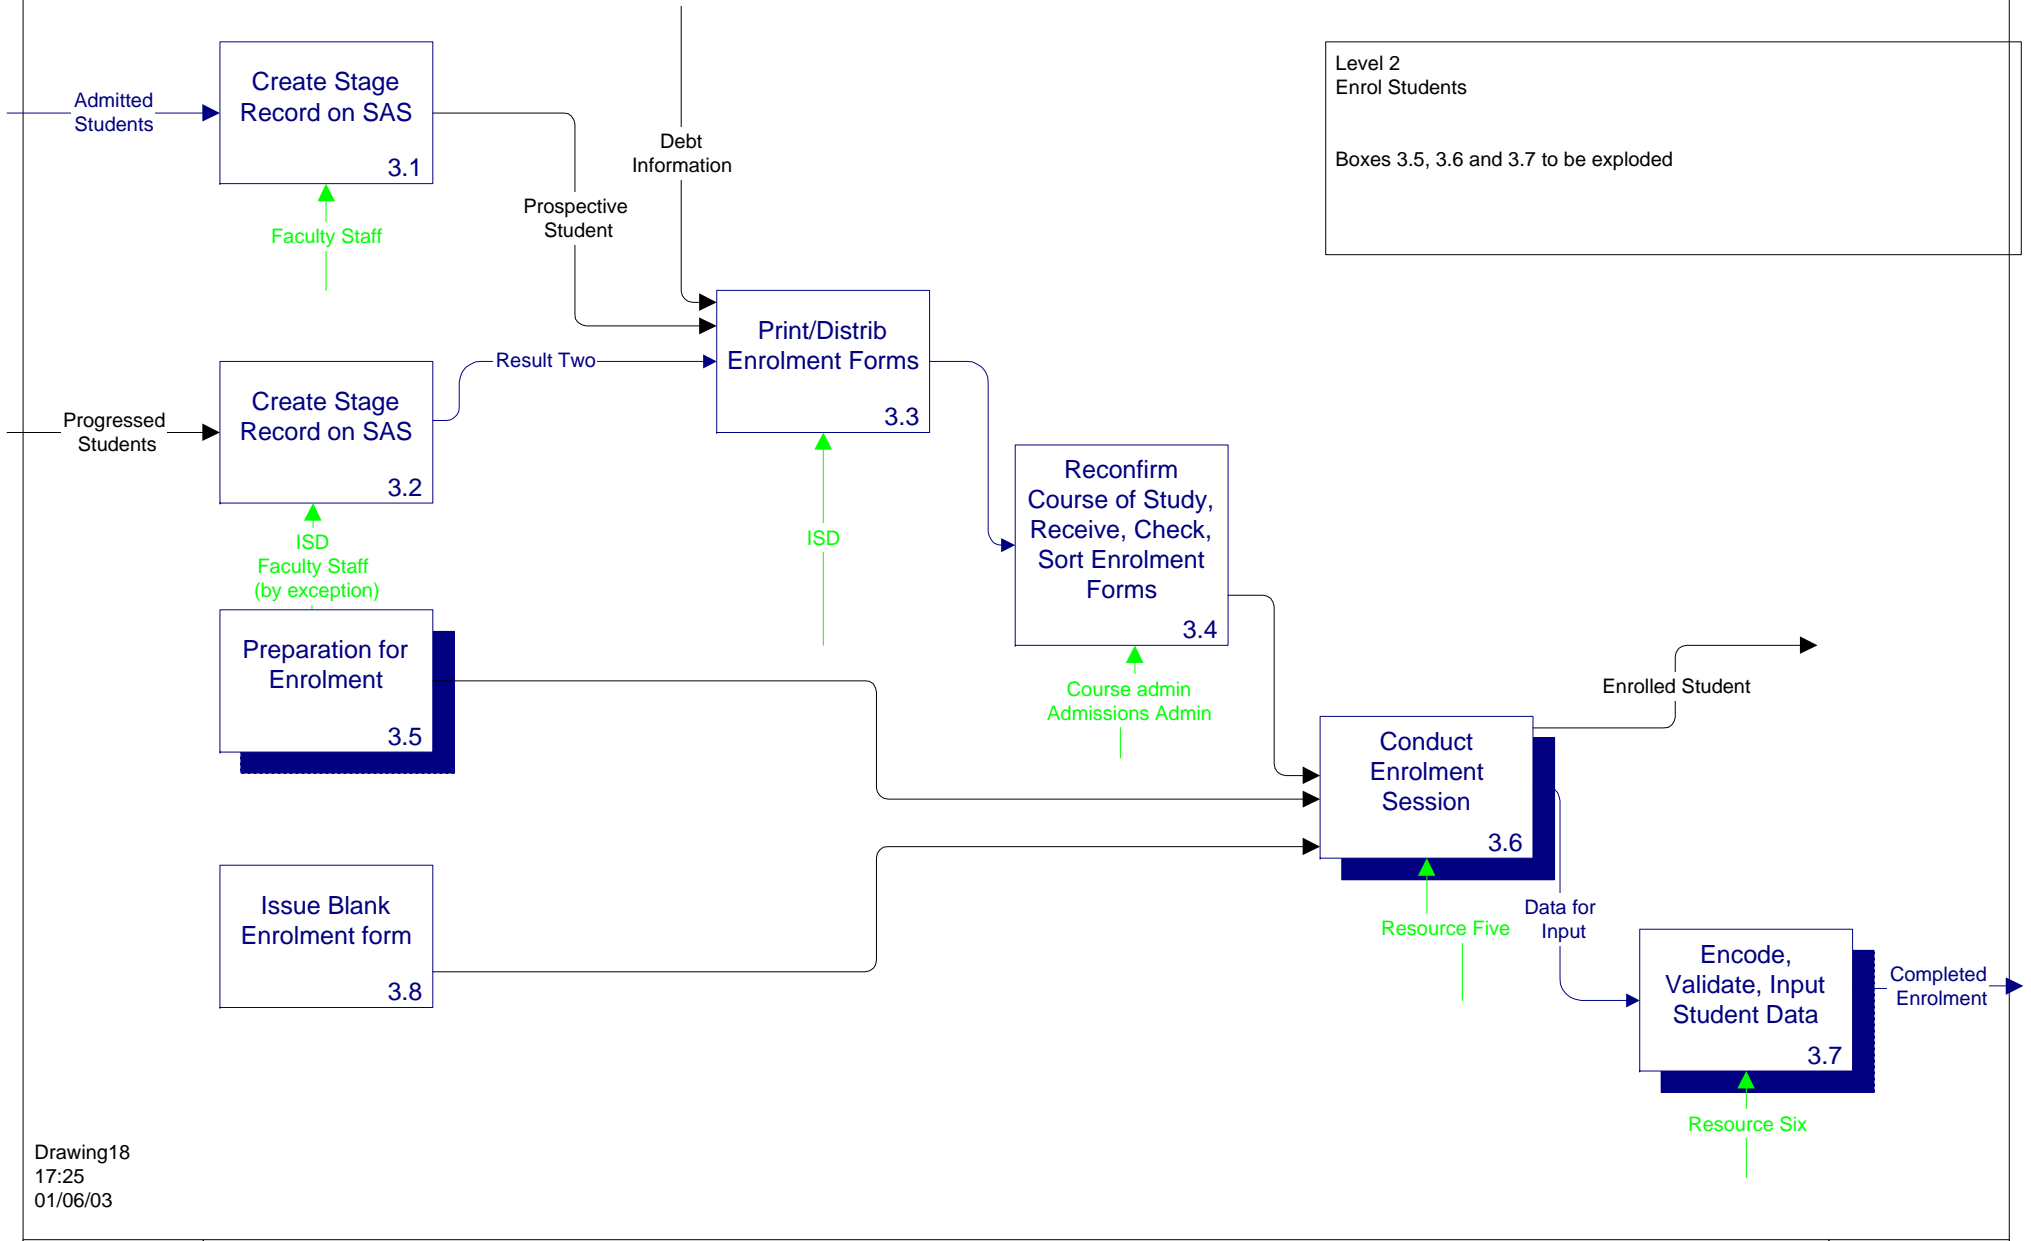

Student Systems Workflow Analysis Project

Level 2
Enrol Students

Boxes 3.5, 3.6 and 3.7 to be explored

Drawing18
17:25
01/06/03